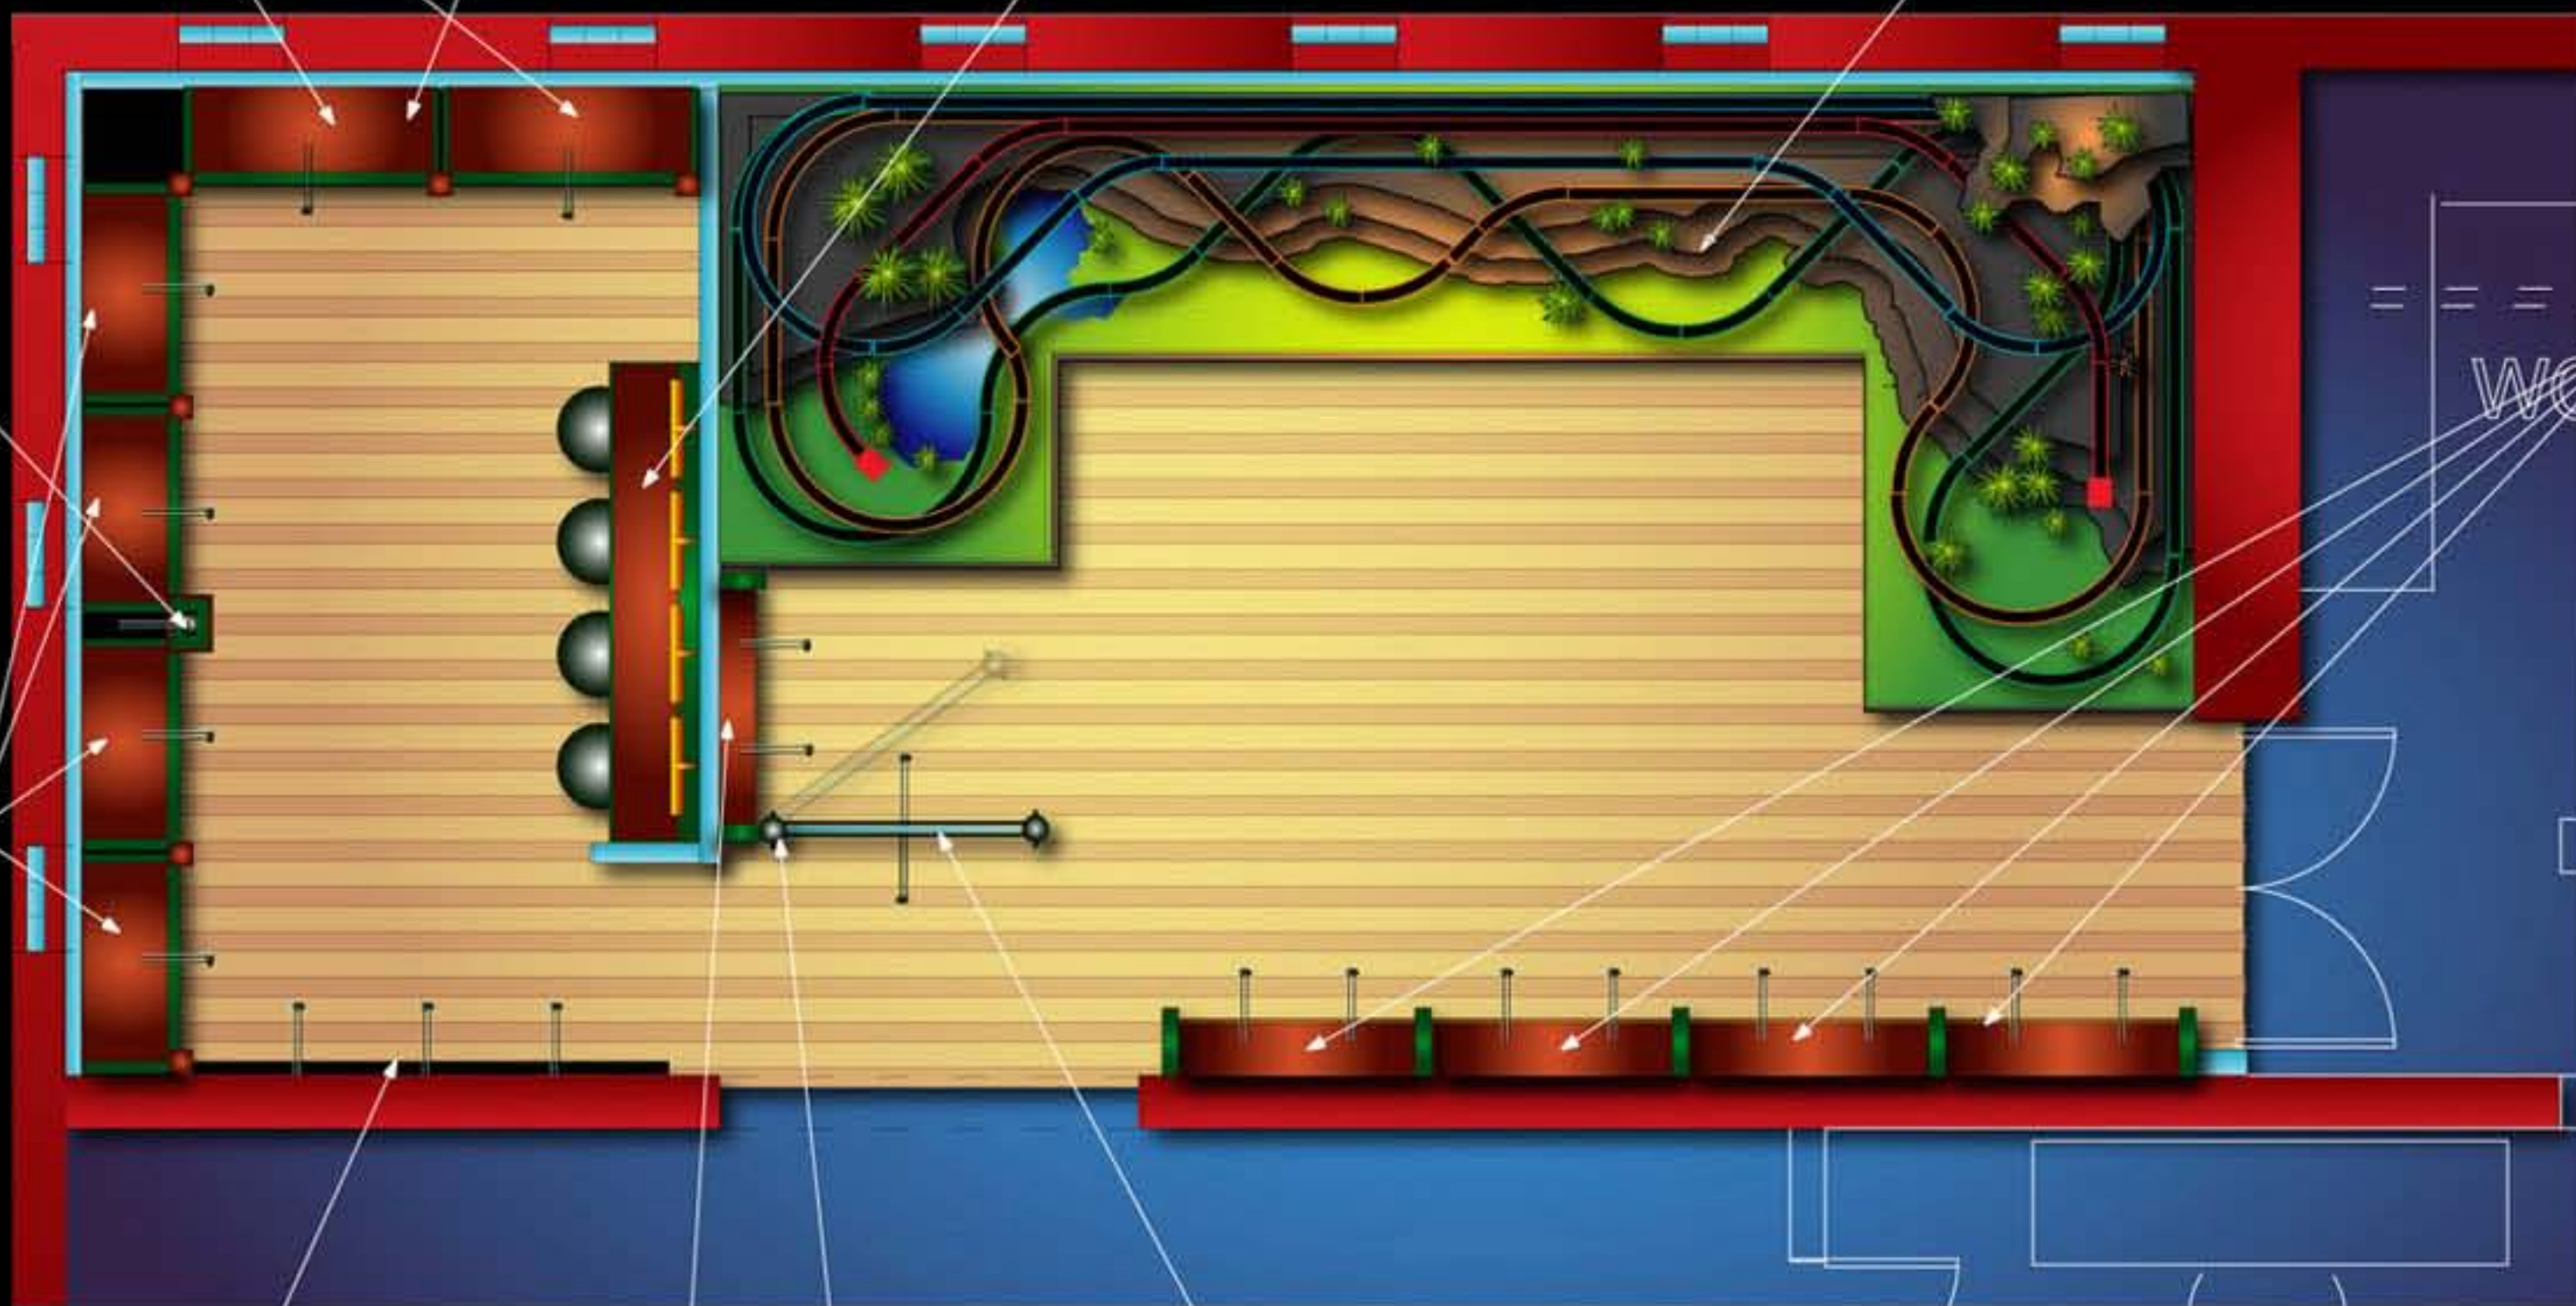

"G" gauge train layout. Necessary for the "wow" factor and to attract children and their parents.

Display case, showcasing the camera used to take all of the photographs. Also contains a brief bio, explaining the significance of the camera

display cabinets with glass panel doors, to house all the photographs

Display cases for dimensional artifacts and toy trains from the collection

Glass wall display for housing Maps and other various flat artifacts

Narrow shelf for holding toy trains from the collection

Wall pivots to make room for traveling exhibits to move through easily

Title wall with sepia tone image of Southern steam locomotive printed on glass. Brief, 1 or 2 sentences on the man and his amazing collection of photo's and documentation.